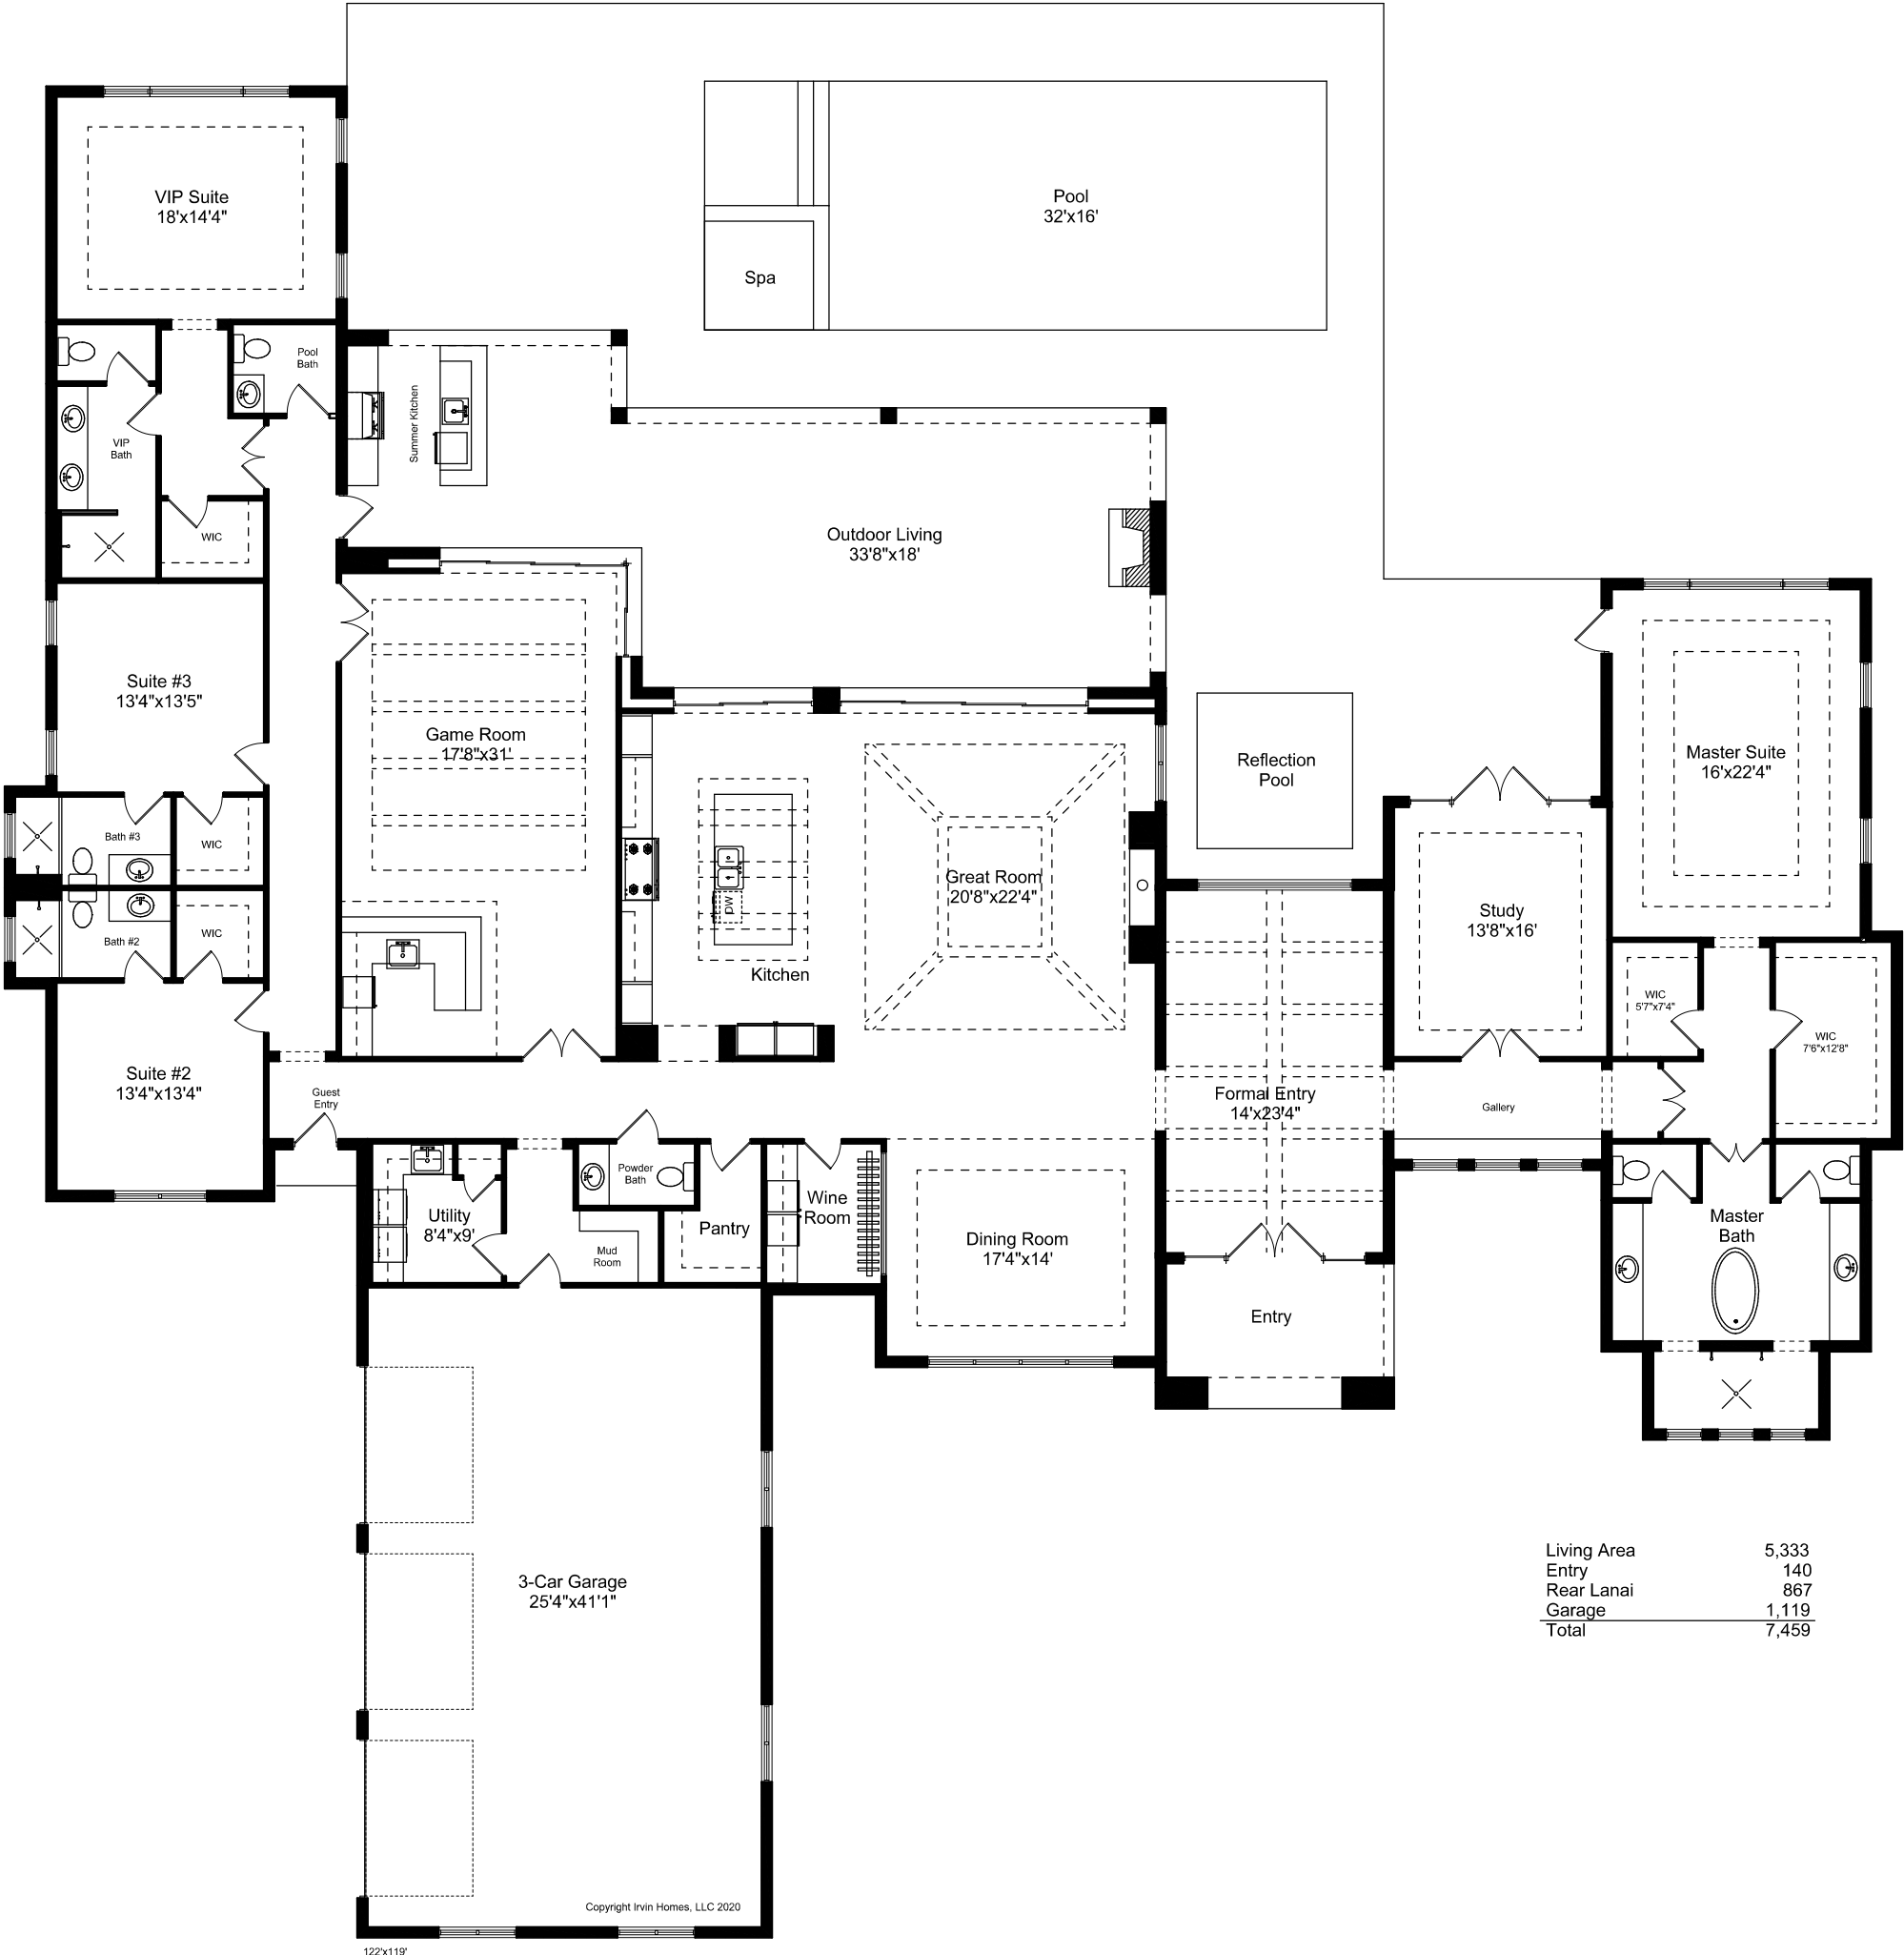

Bridgeport

5,333 Living | 7,459 Total
 4 Bedrooms | 6 Baths | Office | Bonus | 3-Car Garage

Living Area	5,333
Entry	140
Rear Lanai	867
Garage	1,119
Total	7,459