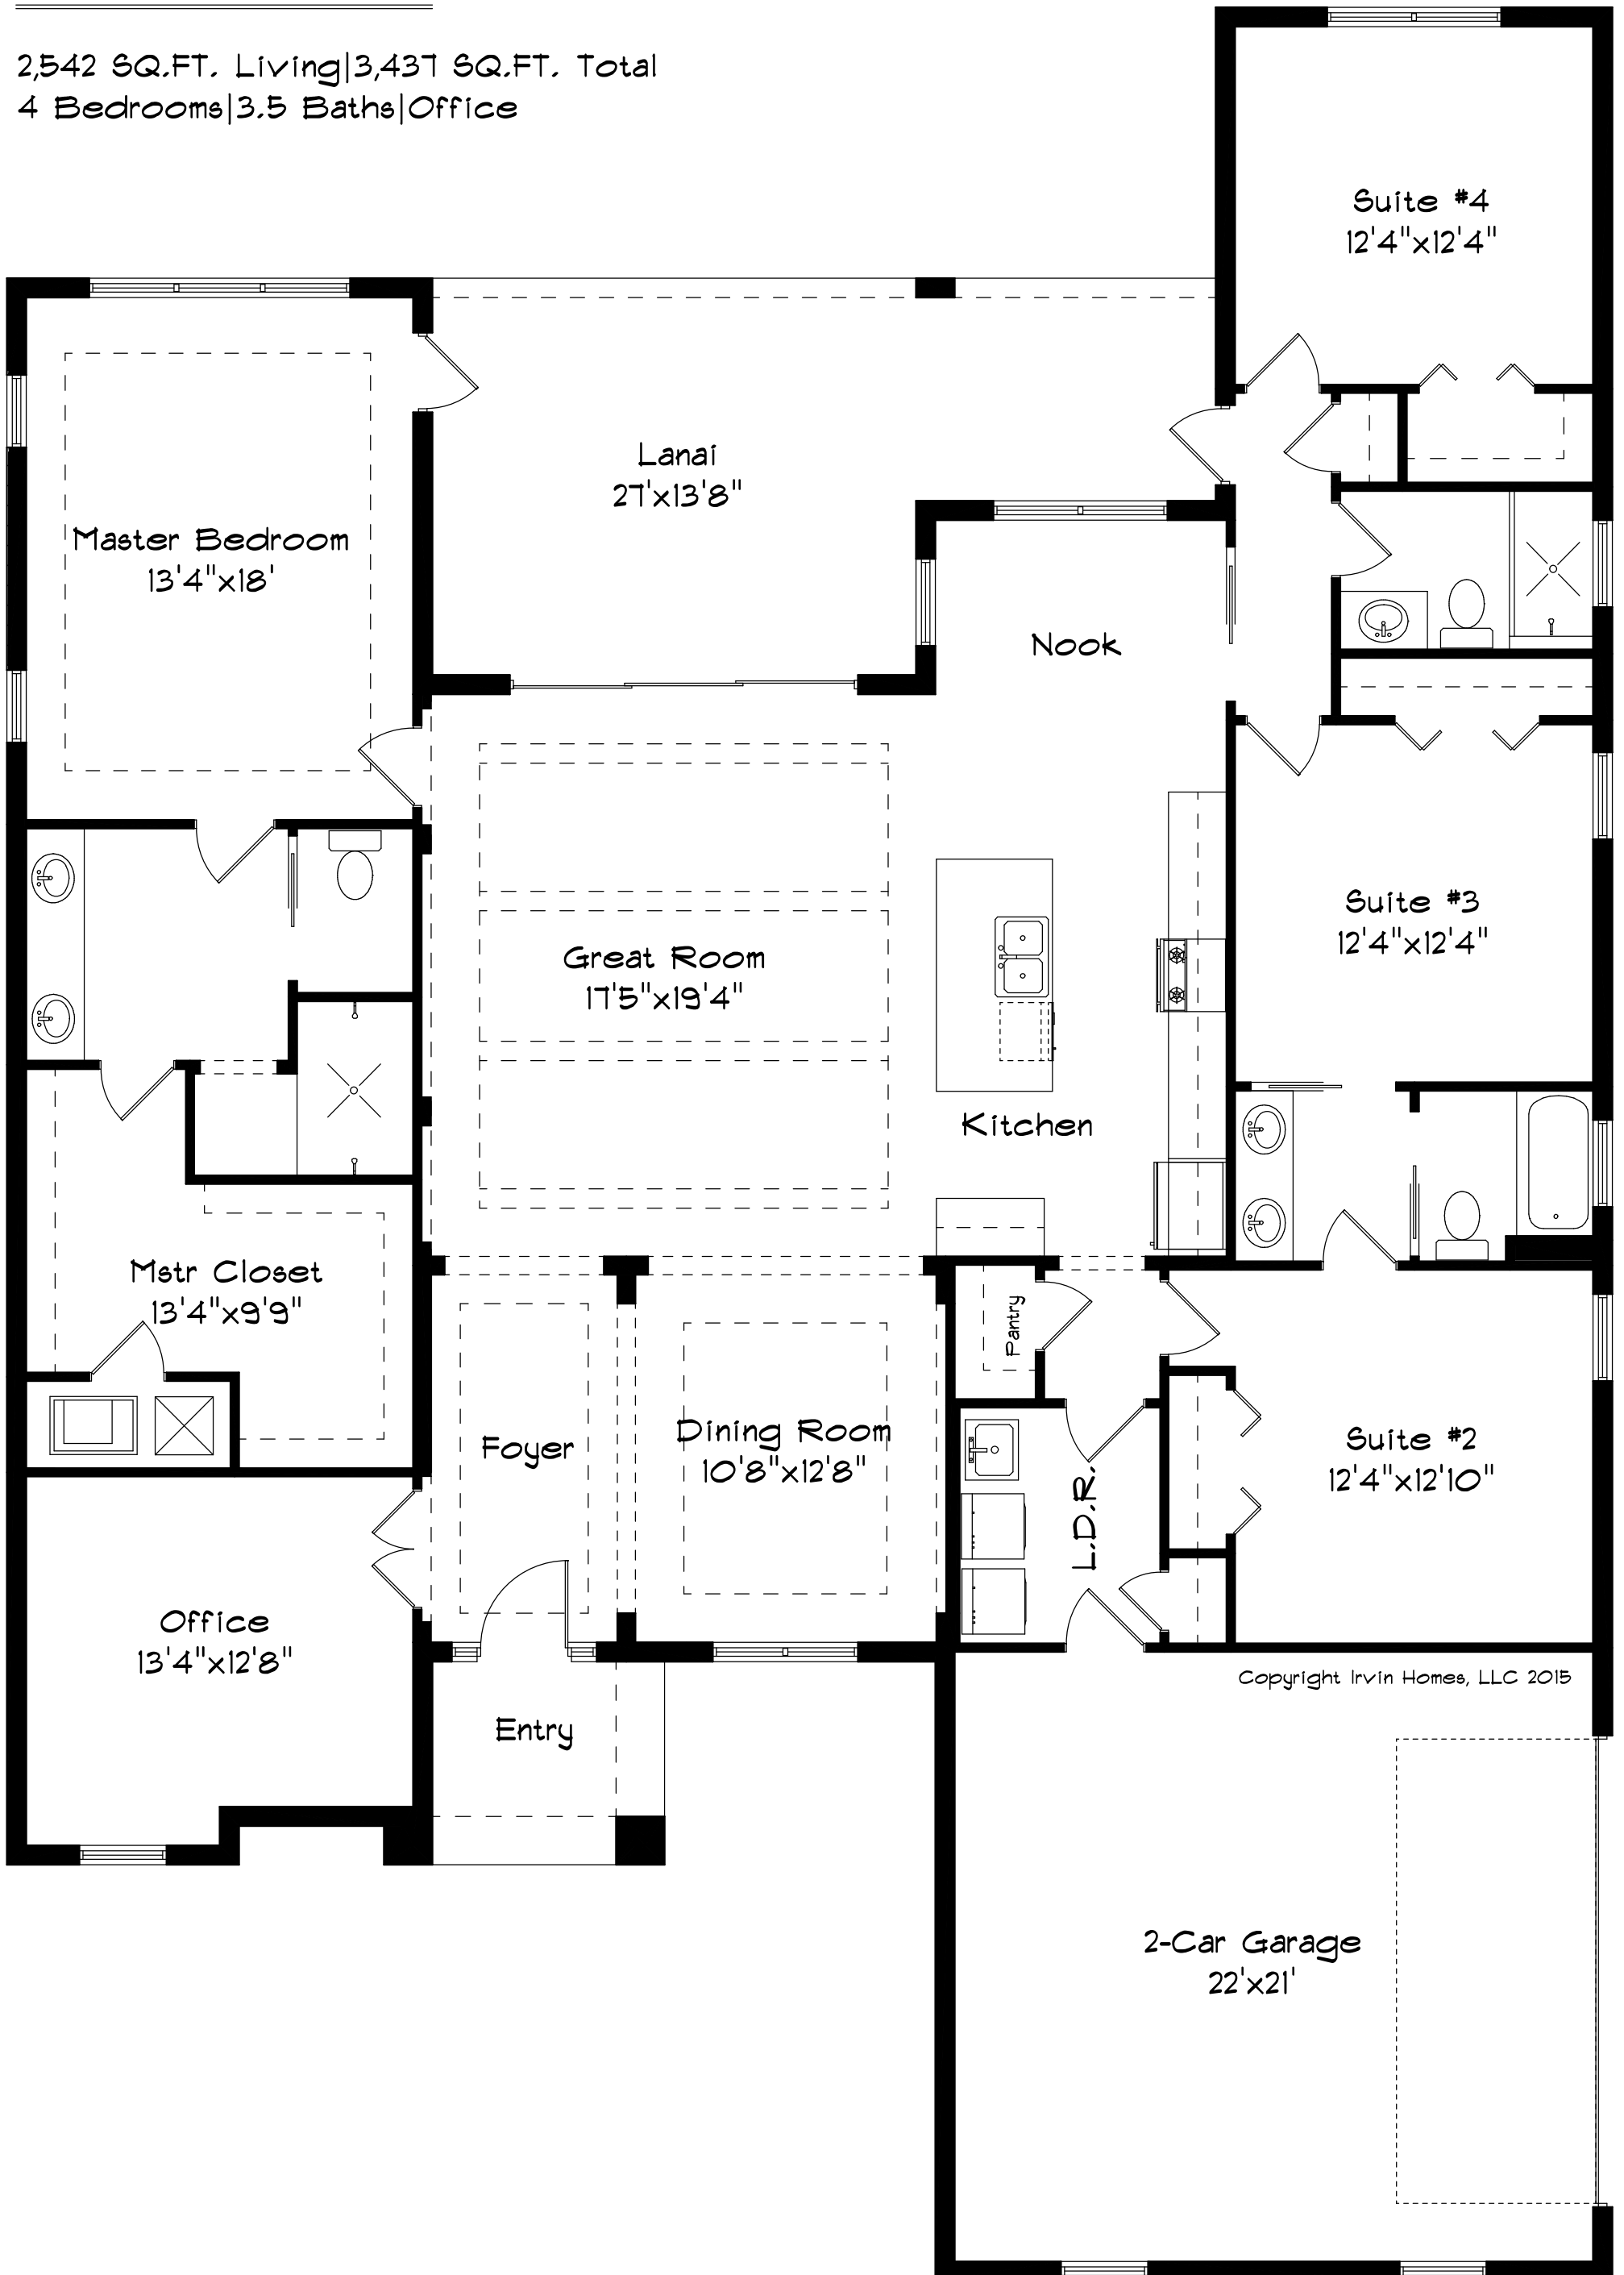

Juliana

2,542 SQ.FT. Living | 3,437 SQ.FT. Total
4 Bedrooms | 3.5 Baths | Office

Copyright Irvin Homes, LLC 2015